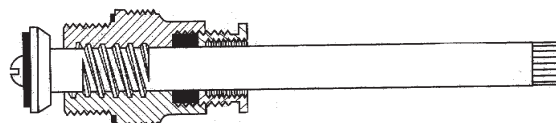

Briggs

Hot or Cold 18 Pt. Handle Spline

PART #	REFERENCE	QTY	PRICE
ST3296			\$7.16

Central Brass

Hot/Cold

PART #	REFERENCE	QTY	PRICE
ST0086	Cold		\$2.90
ST0085	Hot		\$2.90

Central Brass

Hot or Cold 16 Pt. Handle Spline