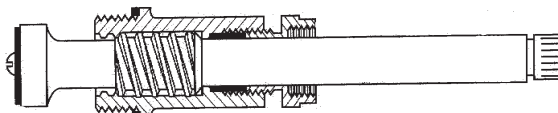

American Standard

Hot/Cold 22 Pt. Handle Spline

PART #	REFERENCE	QTY	PRICE
163516	Cold		$3.03
163519	Hot		$3.03

American Standard

Hot/Cold 22 Pt. Handle Spline

PART #	REFERENCE	QTY	PRICE
ST0568	Cold		$2.46
ST0567	Hot		$2.46

American Standard

Diverter

PART #	REFERENCE	QTY	PRICE
163532			$10.12

American Standard

PART #	REFERENCE	QTY	PRICE
163529			$9.78

American Standard

Streamway

PART #	REFERENCE	QTY	PRICE
163522			$7.40

Briggs

Hot or Cold 18 Pt. Handle Spline

PART #	REFERENCE	QTY	PRICE
ST3296			$7.16

Central Brass

Hot/Cold

PART #	REFERENCE	QTY	PRICE
ST0086	Cold		$2.90
ST0085	Hot		$2.90

Central Brass

Hot or Cold 16 Pt. Handle Spline

PART #	REFERENCE	QTY	PRICE
ST0416			$7.84

Part numbers and illustrations intended solely for identification. Items offered for sale not represented to be manufactured by the company that built the appliance.