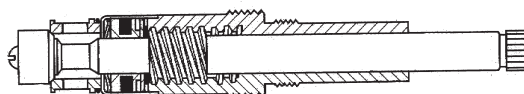

PART #	REFERENCE	QTY	PRICE
163529			$9.78

American Standard