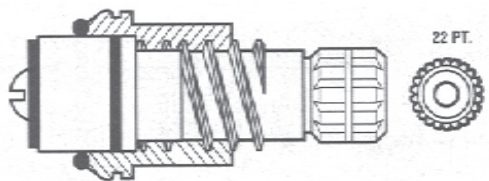

APPLIANCE PARTS COMPANY

MBG 2.0

CATALOG 2005

WWW.APPLIANCEPARTSCOMPANY.COM

PLUMBING

Table of Contents

Stems and Cartridges.....	2-8
Seats.....	9-11
Washers and O-rings.....	12-13
Handles.....	14-19
Pop up and Stoppers.....	20
Spouts.....	21
Faucets.....	22-23
Escutcheon.....	24-25
Disposers.....	26-28
Sink Parts and Valves.....	28-29
Supply Lines and PVC.....	29-33
Slip joint washers & Sinks.....	34-35
Tub and Shower.....	35-39
Toilets and Repair Parts.....	40-43
Water heater and Supplies.....	44-47
Valves and Hose bibbs.....	48-49
Copper and Brass Fittings.....	49-51
Galvanize & Black.....	52
PVC Pipe Fitting.....	55

Hot/Cold 22 Pt. Handle Spline

PART #	REFERENCE	QTY	PRICE
163516	Cold		\$3.03
163519	Hot		\$3.03

American Standard

Hot/Cold 22 Pt. Handle Spline

PART #	REFERENCE	QTY	PRICE
ST0568	Cold		\$2.46
ST0567	Hot		\$2.46