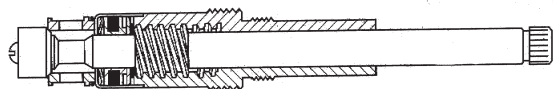

Diverter

PART #	REFERENCE	QTY	PRICE
163532			$10.12

American Standard